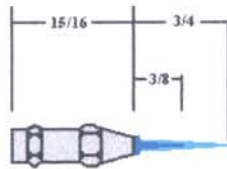

CONICAL PIN FIRE BURNERS

CP 50/75

MINATURE CONICAL PIN FIRES
1/4 BSF FEMALE THREAD

CP 50/60

CP 75/53

CP 100/60
Short Focus

STANDARD CONICAL PIN FIRES
1/8 BSP MALE THREAD

CP 150/60
Medium Focus

CP 150/53
Long Focus