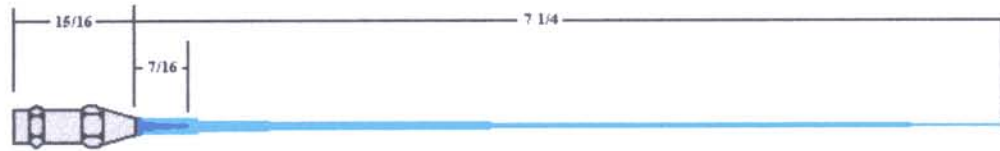

CONICAL PIN FIRE BURNERS

CP 50/75

MINATURE CONICAL PIN FIRES
1/4 BSF FEMALE THREAD

CP 50/60

CP 75/53

CP 100/60
Short Focus

STANDARD CONICAL PIN FIRES
1/8 BSP MALE THREAD

CP 150/60
Medium Focus