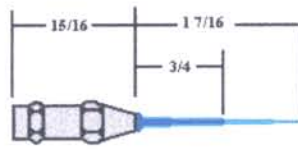

CONICAL PIN FIRE BURNERS

CP 50/75

MINATURE CONICAL PIN FIRES
1/4 BSF FEMALE THREAD

CP 50/60

CP 75/53

CP 100/60
Short Focus

STANDARD CONICAL PIN FIRES
1/8 BSP MALE THREAD

CP 150/60
Medium Focus

CP 150/53
Long Focus