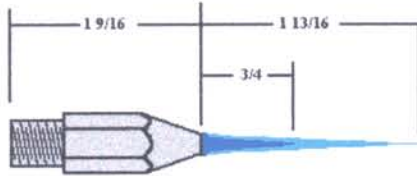

CONICAL PIN FIRE BURNERS

CP 50/75

MINATURE CONICAL PIN FIRES
1/4 BSF FEMALE THREAD

CP 50/60

CP 75/53

CP 100/60
Short Focus

STANDARD CONICAL PIN FIRES
1/8 BSP MALE THREAD

CP 150/60
Medium Focus